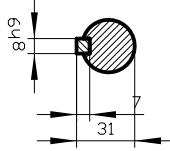

Confie a titre de secret d'entreprise. Tous droits réservés.
Confiado como secreto industrial. Nos reservamos todos los derechos.
Comunicado como segredo empresarial. Reservados todos os direitos.

The reproduction or use of this document or its contents is not permitted without express written authority. Offenders will be liable for damages. All rights, including rights created by patent grant or registration of a utility model or design, are reserved.

Copyright© Siemens AG 2005
Copy-drawing do not make any manual changes

DIN 332-DR M10
DIN 6885 Teil1