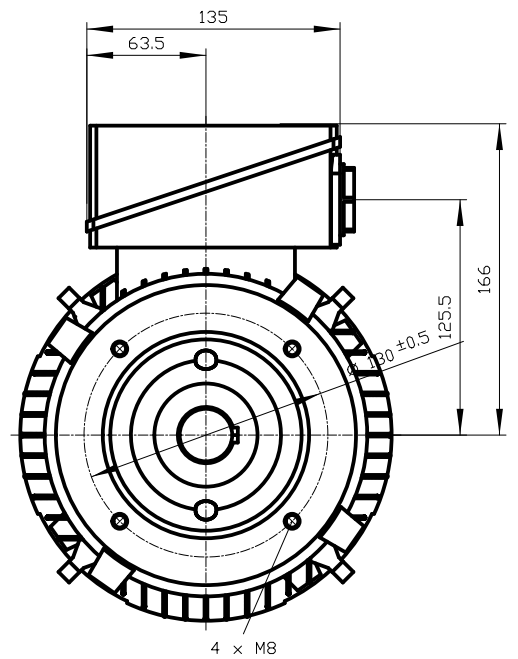

Confie a titre de secret d'entreprise. Tous droits réservés.
Confiado como secreto industrial. Nos reservamos todos los derechos.
Comunicado como segredo empresarial. Reservados todos os direitos.

The reproduction or use of this document or its contents is not permitted without express written authority. Offenders will be liable for damages. All rights, including rights created by patent grant or registration of a utility model or design, are reserved.

Copyright© Siemens AG 2005
Copy-drawing do not make any manual changes

DIN 332-DR M10
DIN 6885 Teil1

Unit	mm		
Date	14/05/15	1LE1002-1AB42-2KA4	
SIEMENS AG I DT LD Nuernberg			
		DT