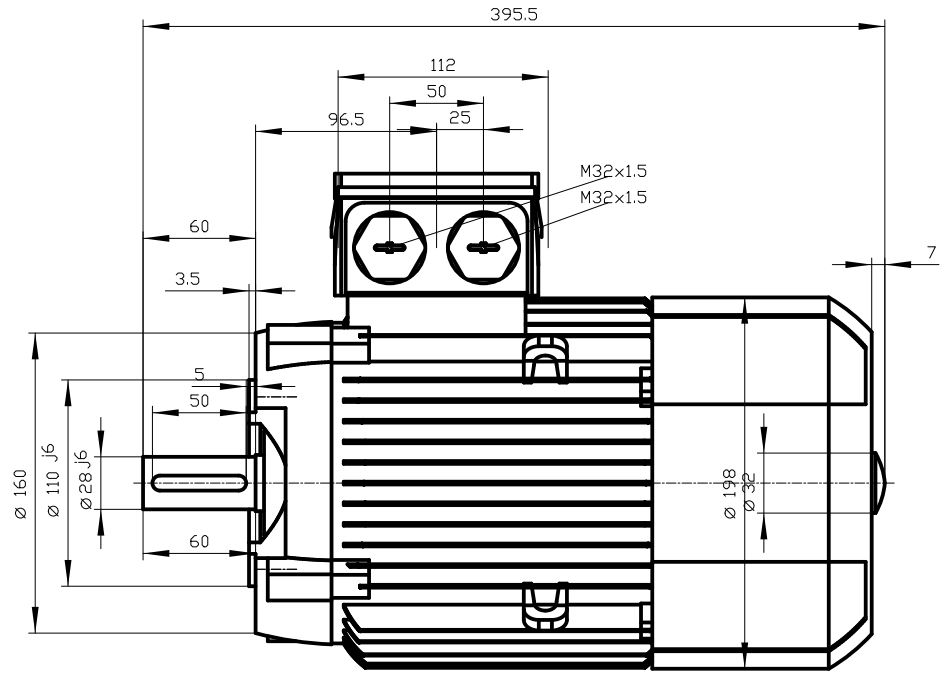

Confie a titre de secret d'entreprise. Tous droits réservés.
Confiado como secreto industrial. Nos reservamos todos los derechos.
Comunicado como segredo empresarial. Reservados todos os direitos.

The reproduction or use of this document or its contents is not permitted without express written authority. Offenders will be liable for damages. All rights, including rights created by patent grant or registration of a utility model or design, are reserved.

Copyright© Siemens AG 2005
Copy-drawing do not make any manual changes

DIN 332-DR M10
DIN 6885 Teil1

Unit	mm		
Date	14/05/15	1LE1002-1AB42-2KA4	
SIEMENS AG I DT LD Nuernberg			
		DT